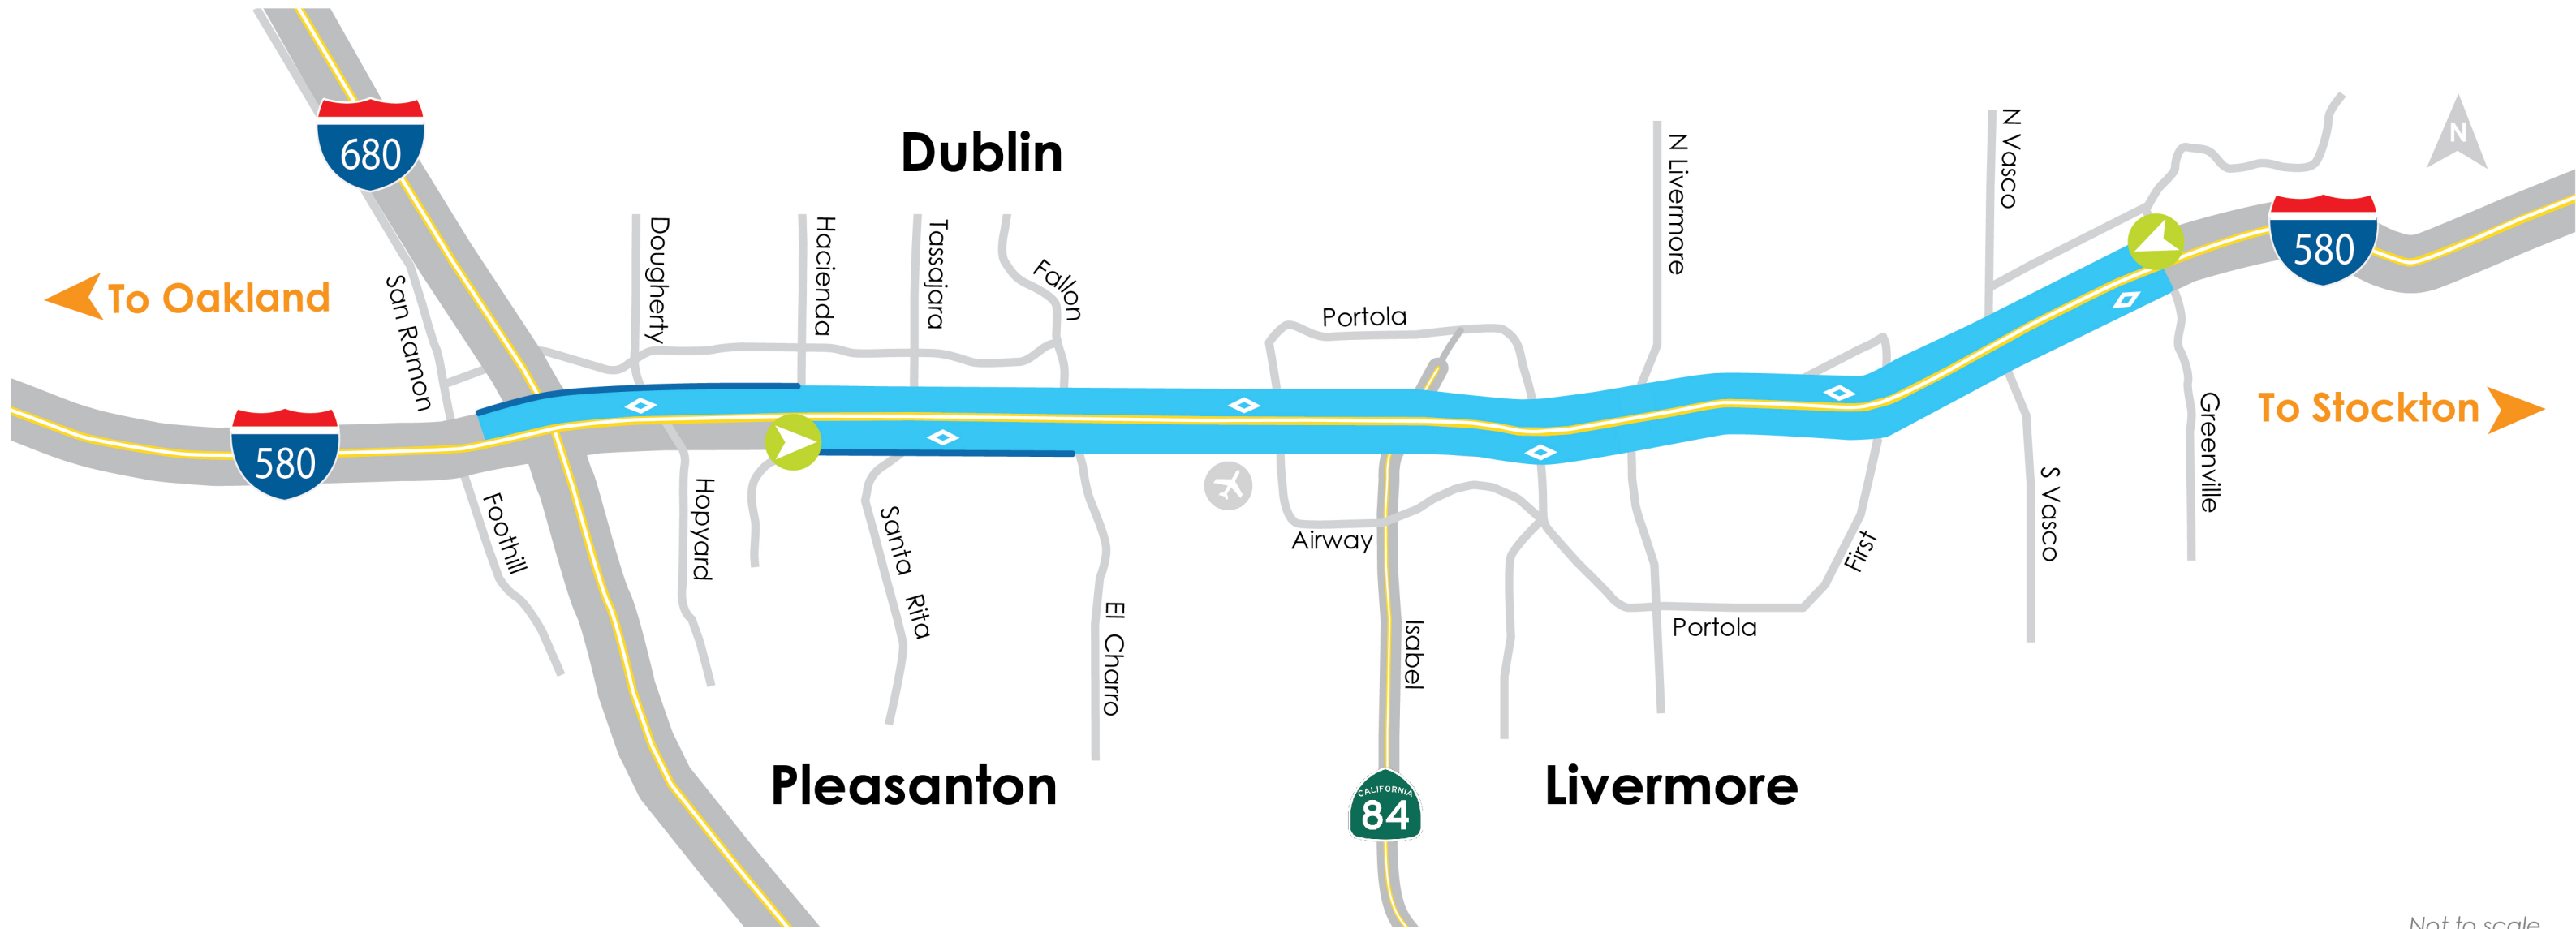

I-580 Express Lanes

Not to scale

Two Eastbound Express Lanes

Lanes begin at Hacienda (11 miles)

No entry/exit from eastbound express lanes from Hacienda to Fallon / El Charro.

Please note: For access to Santa Rita Road or El Charro/Fallon, do not enter express lanes.

One Westbound Express Lane

Lane begins at Greenville (14 miles)

No entry/exit from westbound express lane from Hacienda to end.

Please note: For access to I-680 or Dougherty, exit express lane before Hacienda.