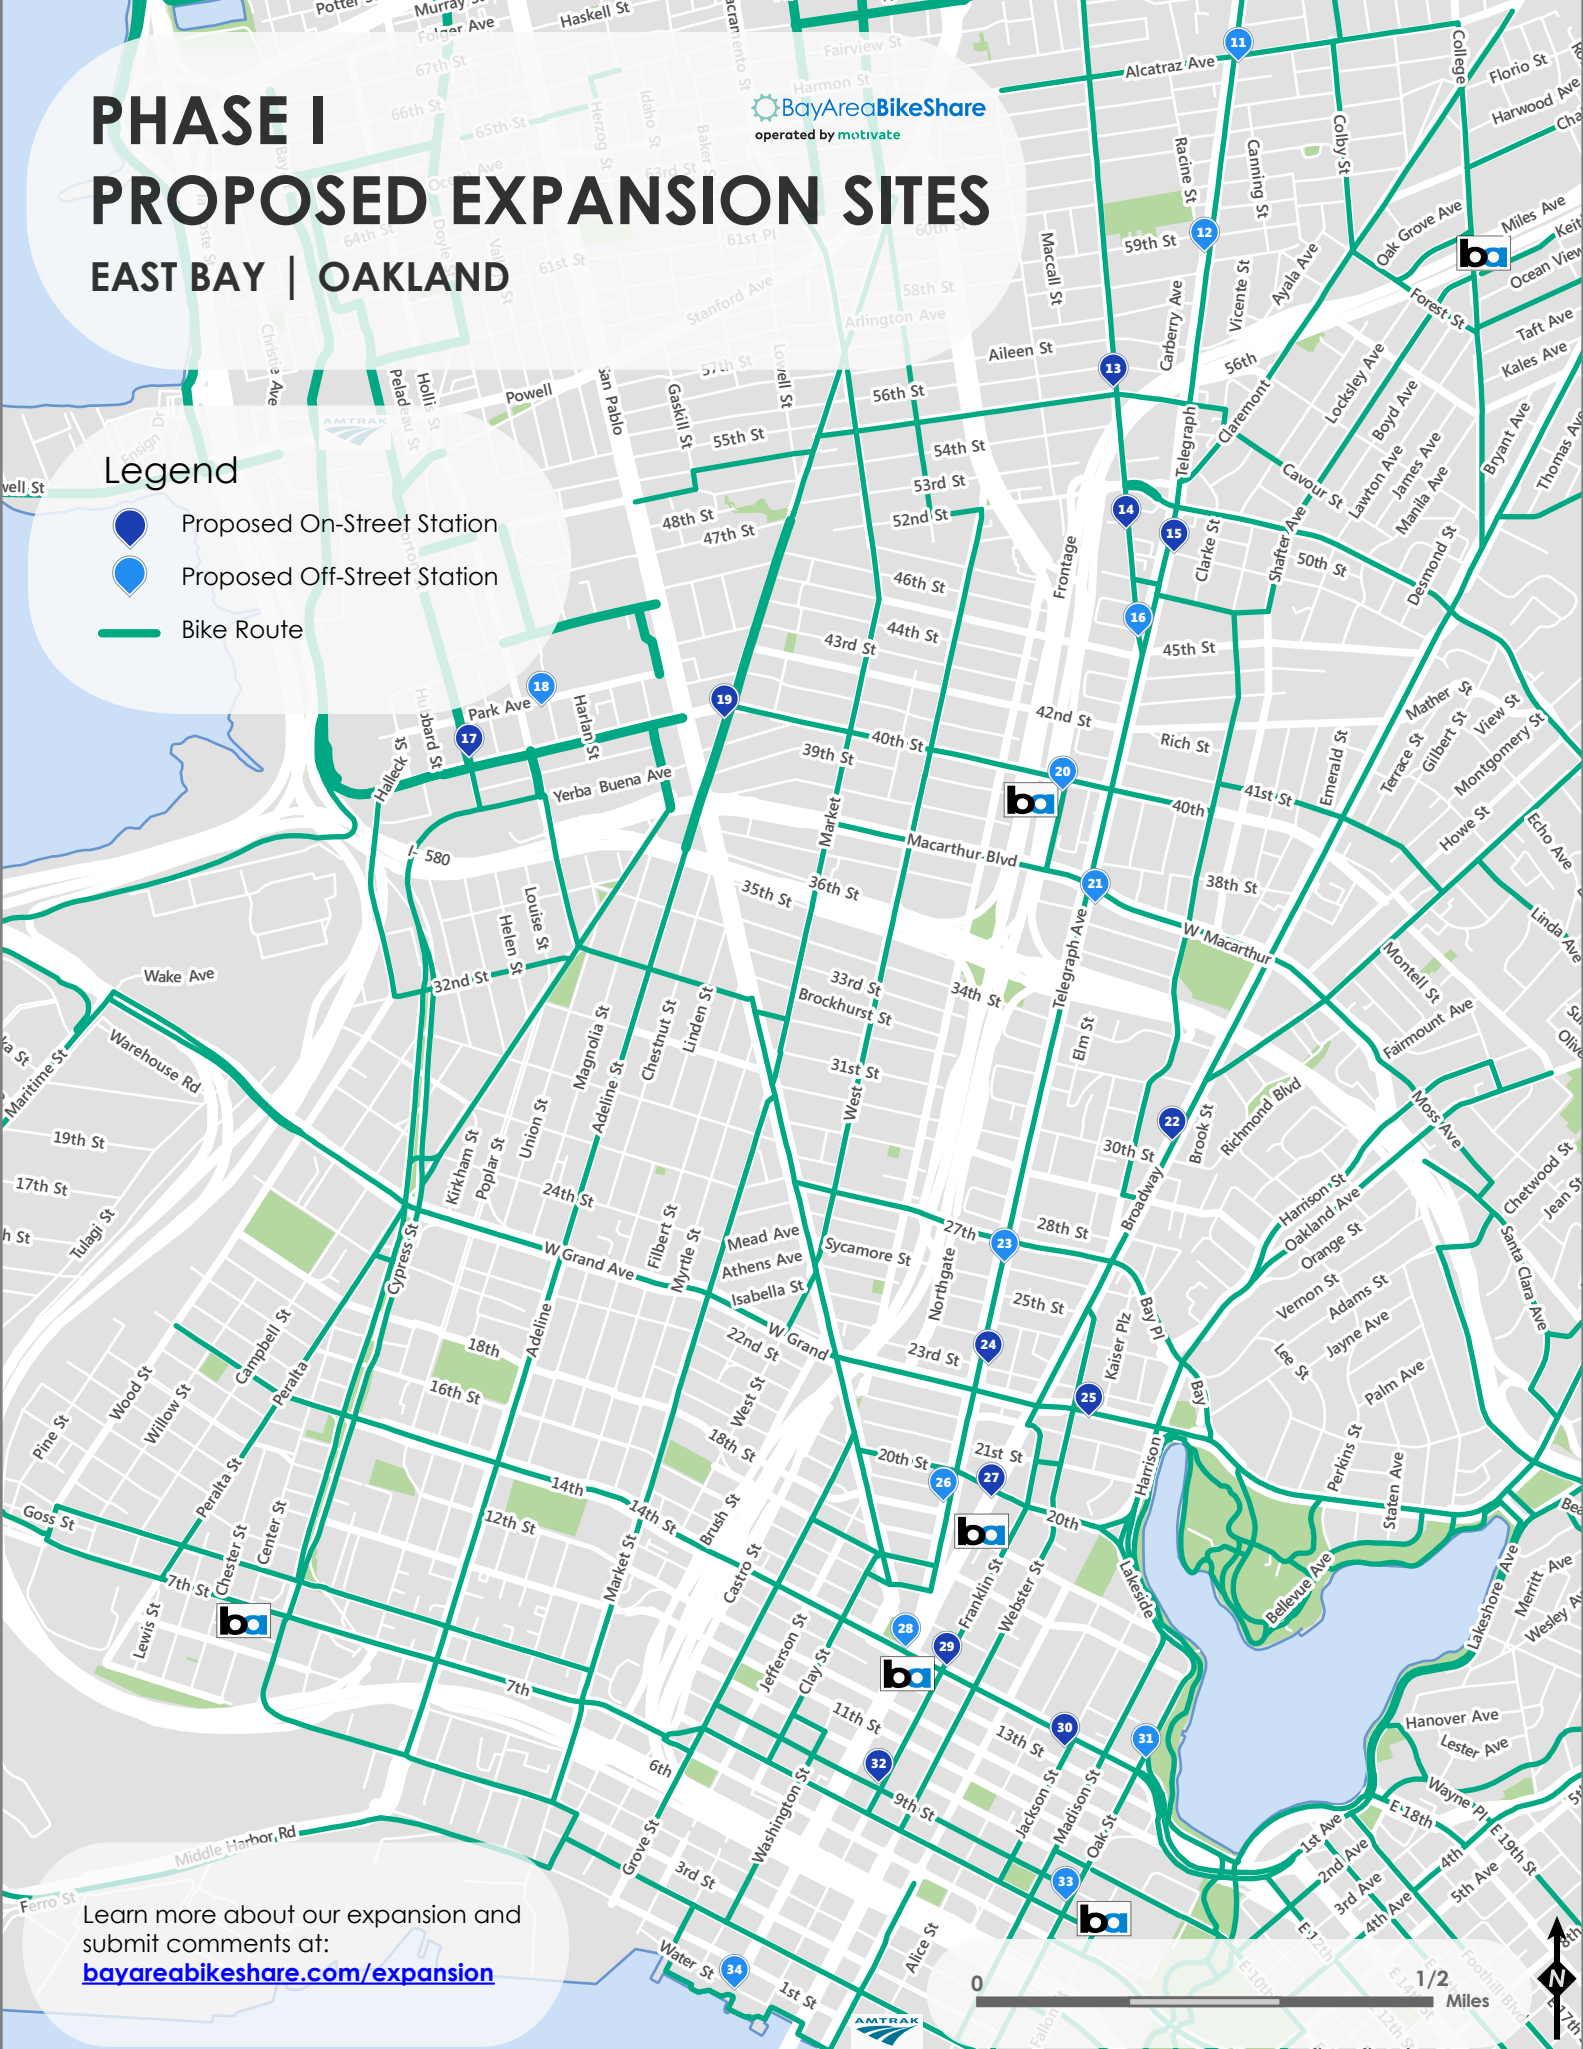

# PHASE I PROPOSED EXPANSION SITES EAST BAY | OAKLAND

BayAreaBikeShare  
operated by motivate

## Legend

-  Proposed On-Street Station
-  Proposed Off-Street Station
-  Bike Route

Learn more about our expansion and submit comments at:  
[bayareabikeshare.com/expansion](http://bayareabikeshare.com/expansion)