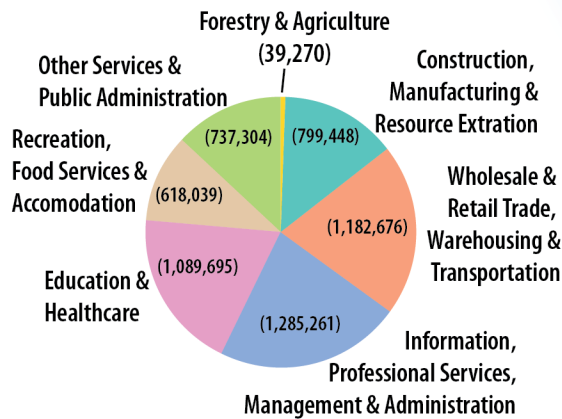

Northern California Mega Region Employment Density

Employment Density: Jobs per Square Mile

- Less than 2,000
- Between 2,000 and 5,000

Employment Centers

- Between 5,000 and 10,000
- Between 10,000 and 15,000
- Greater than 15,000

Total Jobs by Circle Size Within Employment Center Over 500,000

Total Megaregion Employment By Sector

Source: TomTom North America, ESRI/Infogroup
Map Author: JC Date: May 2017